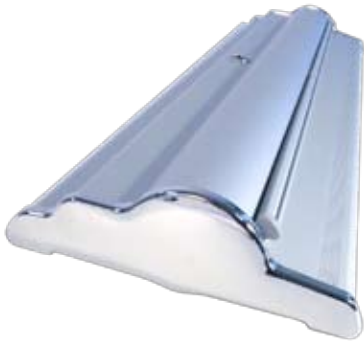

SILVER STEP 24"

Black base is available for 24" and 36"

Product Features

Durable and uniquely designed, this aluminum stand is the perfect combination of versatility, appeal, and affordability.

Set up is quick and easy; banner attaches by Velcro.

Graphic size: 24" width; height adjusts from 85" to 92" (with a 6" bleed on bottom). Clean edge to edge display.

TRAVEL BAG INCLUDED (28 1/2" x 12" x 4").

Height	from 85" to 92"
Base Width	25.5"

Finishing

6" bleed on bottom

Material	Supersmooth
	Laminated
	Fabric

Construction

Aluminum base w/plastic end caps

Aluminum pole w/plastic hook connector

Plastic top w/Velcro

Weights - Dimensions

Shipping Weight	12 lbs (stand only)
	14 lbs (with graphic)
Shipping Dimensions	31" x 13" x 6"

Parts List

(1) Travel bag	(1) Retractable base w/end caps
(1) Telescope pole	(1) Top bar w/end caps (Velcro)
(1) Support pole	(1) Roll Velcro

Graphic Specification

Graphic Size: 24" wide x 85" to 92" (6" bleed on bottom)